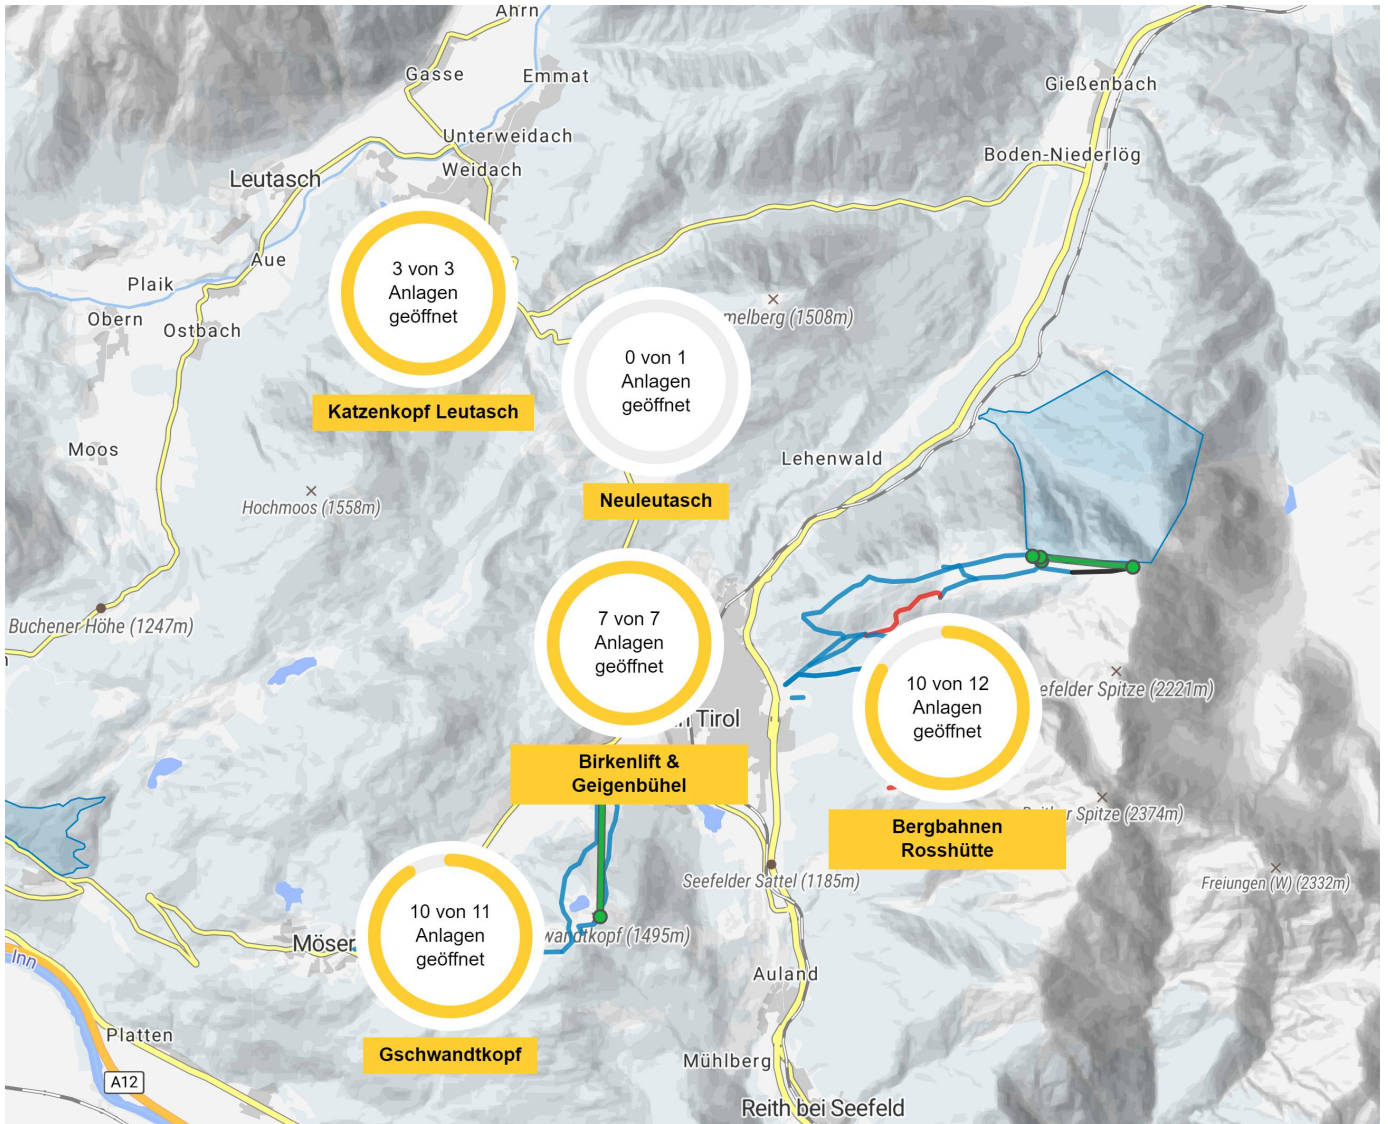

Snowreport region Seefeld

Weather

TODAY

MAX 6 °C
MIN -5 °C

TOMORROW

MAX 7 °C
MIN -6 °C

DAY AFTER TOMORROW

MAX 6 °C
MIN -2 °C

Snowreport

low avalanche risk

Last updated on 20/01/2025 17:00.

77 / 36 cm

Mountain / Valley

08/01/2025

Last snowfall