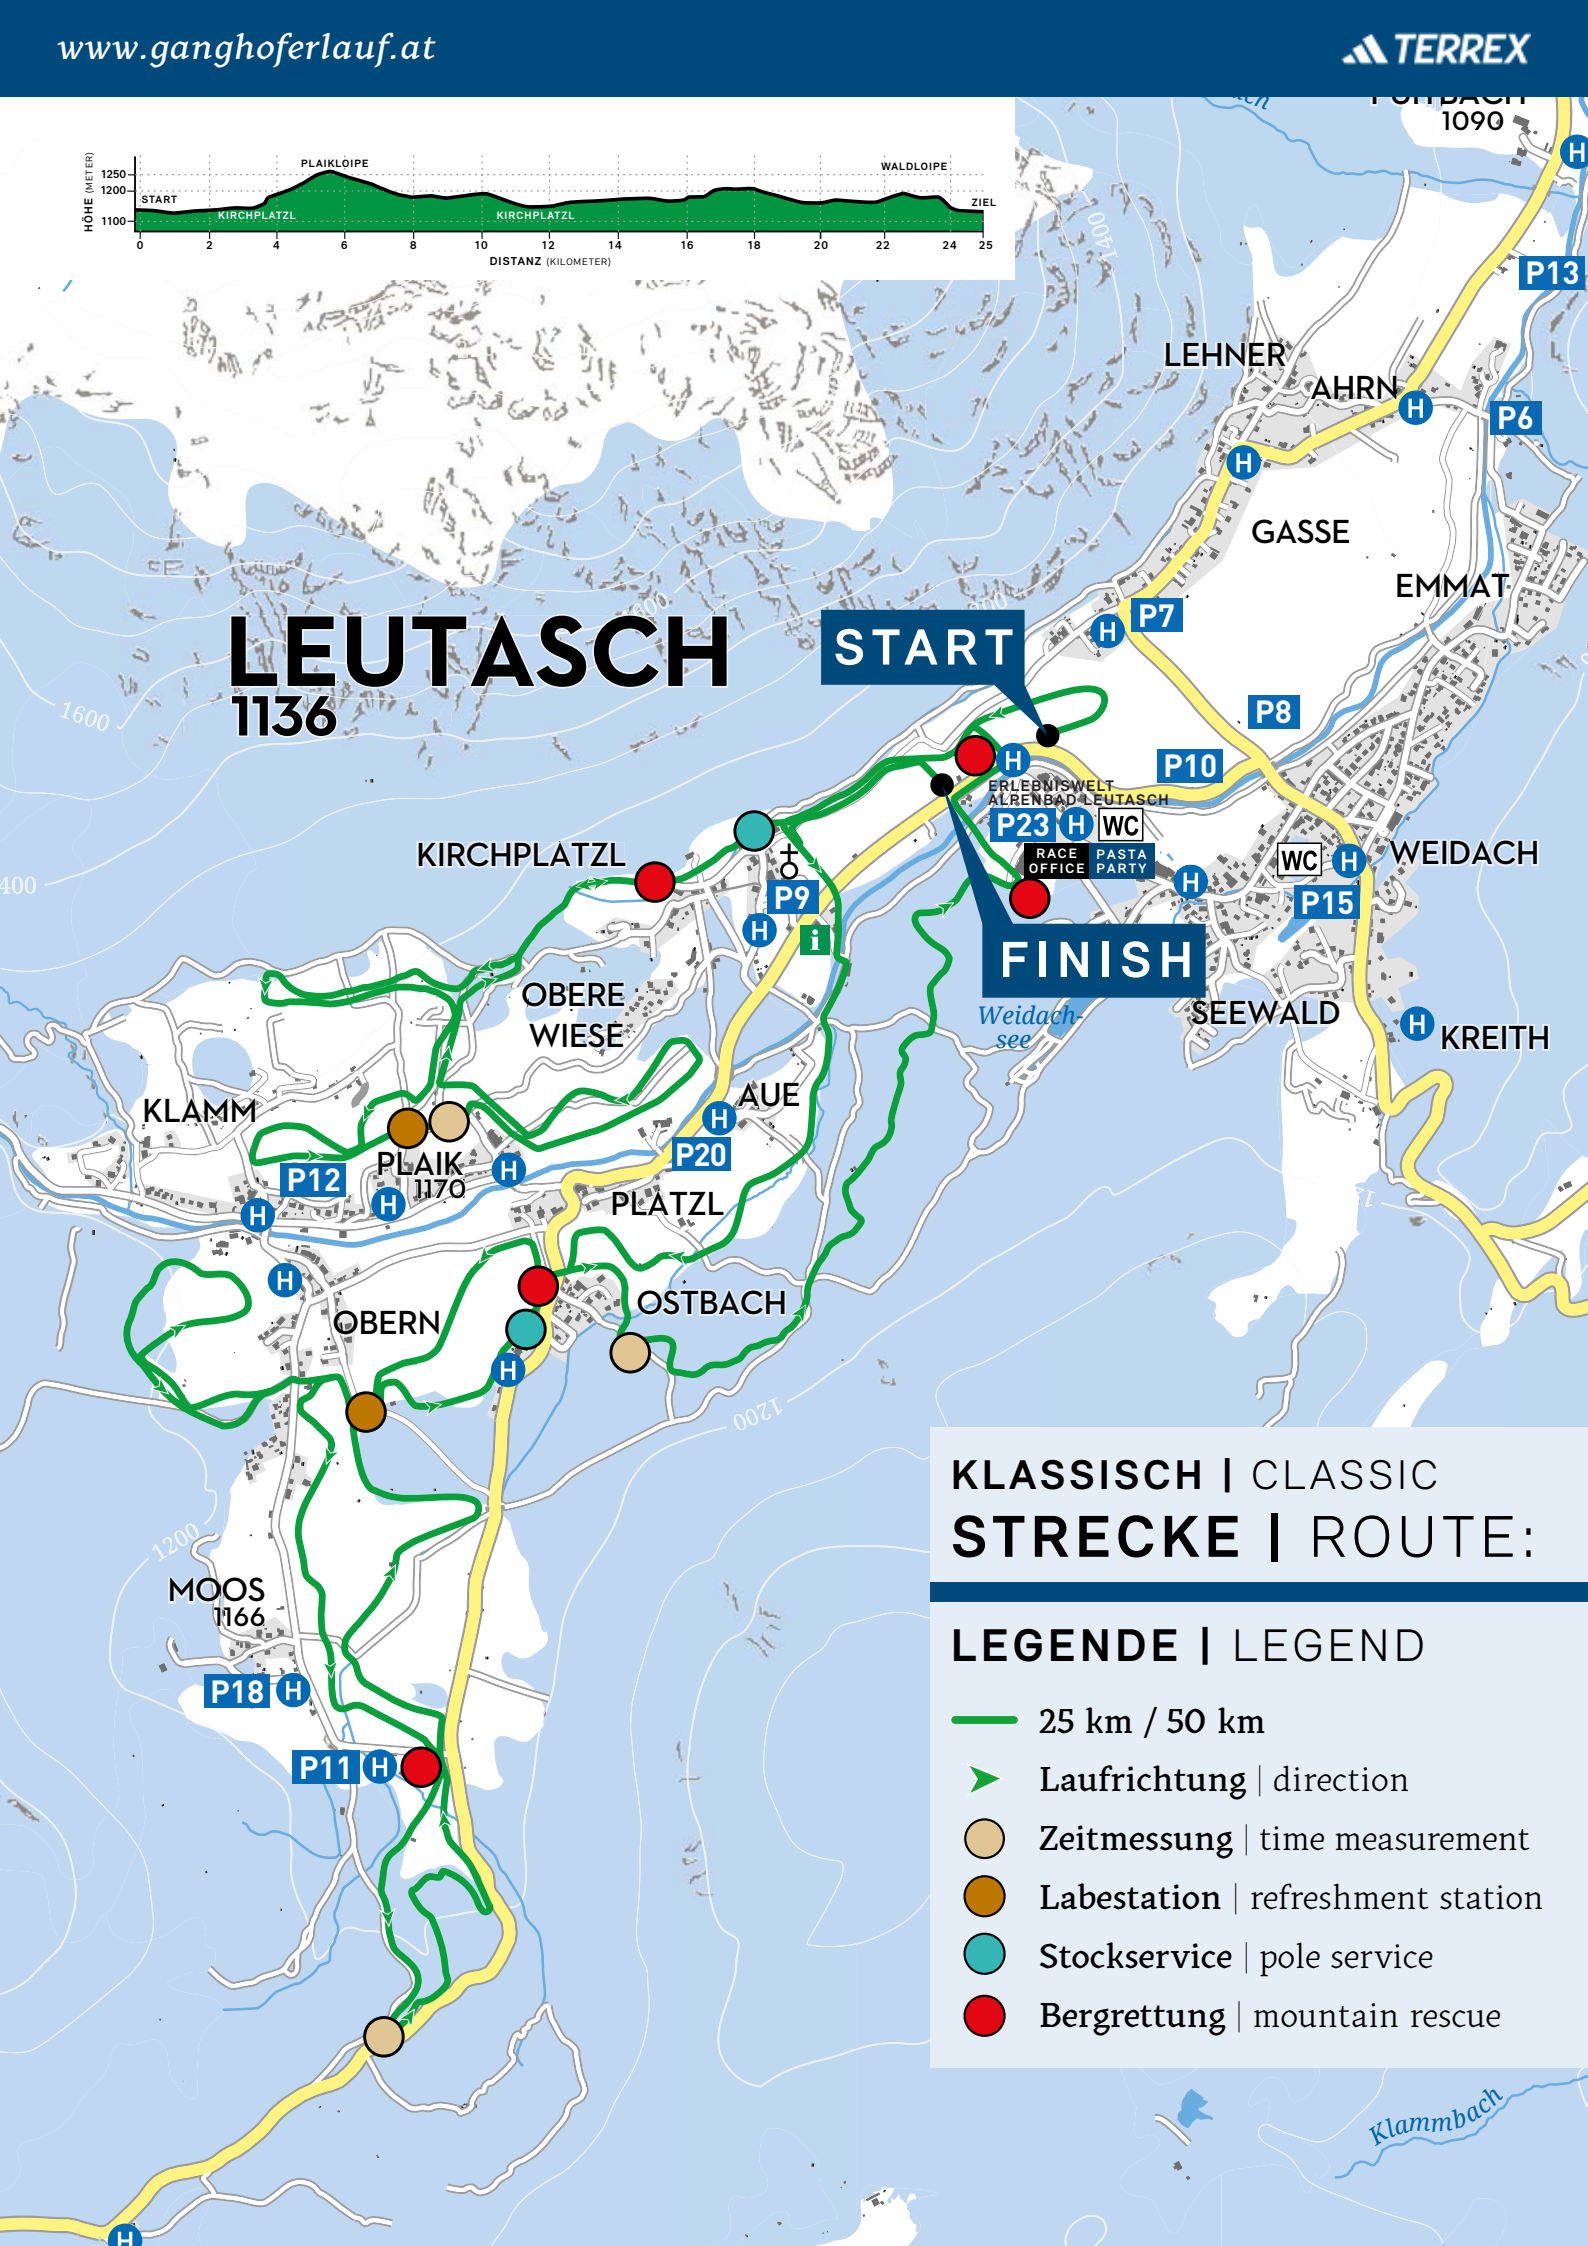

LEUTASCH 1136

START

FINISH

KLASSISCH | CLASSIC STRECKE | ROUTE:

LEGENDE | LEGEND

- 25 km / 50 km
- Laufrichtung | direction
- Zeitmessung | time measurement
- Labestation | refreshment station
- Stockservice | pole service
- Bergrettung | mountain rescue

SKATING STRECKE | ROUTE:

LEGENDE | LEGEND

- 22 km
- 42 km
- Laufrichtung | direction
- Zeitmessung | time measurement
- Labestation | refreshment station
- Stockservice | pole service
- Bergrettung | mountain rescue

START

FINISH

SEEFELD
1180