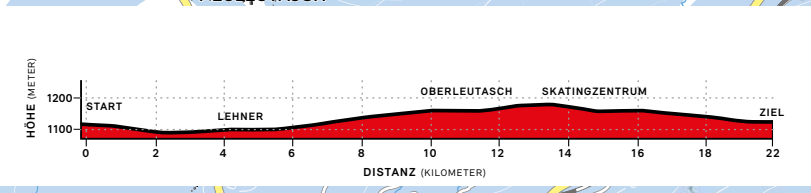

SEEFELD
1180