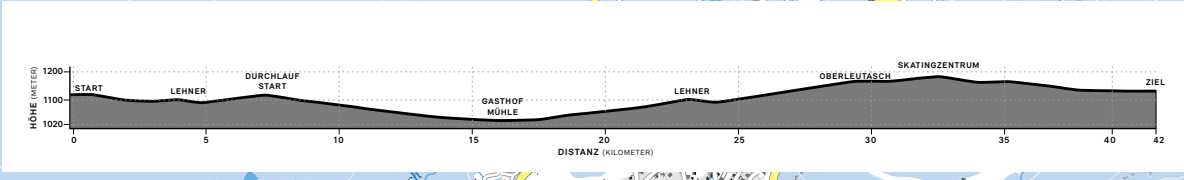

SEEFELD
1180