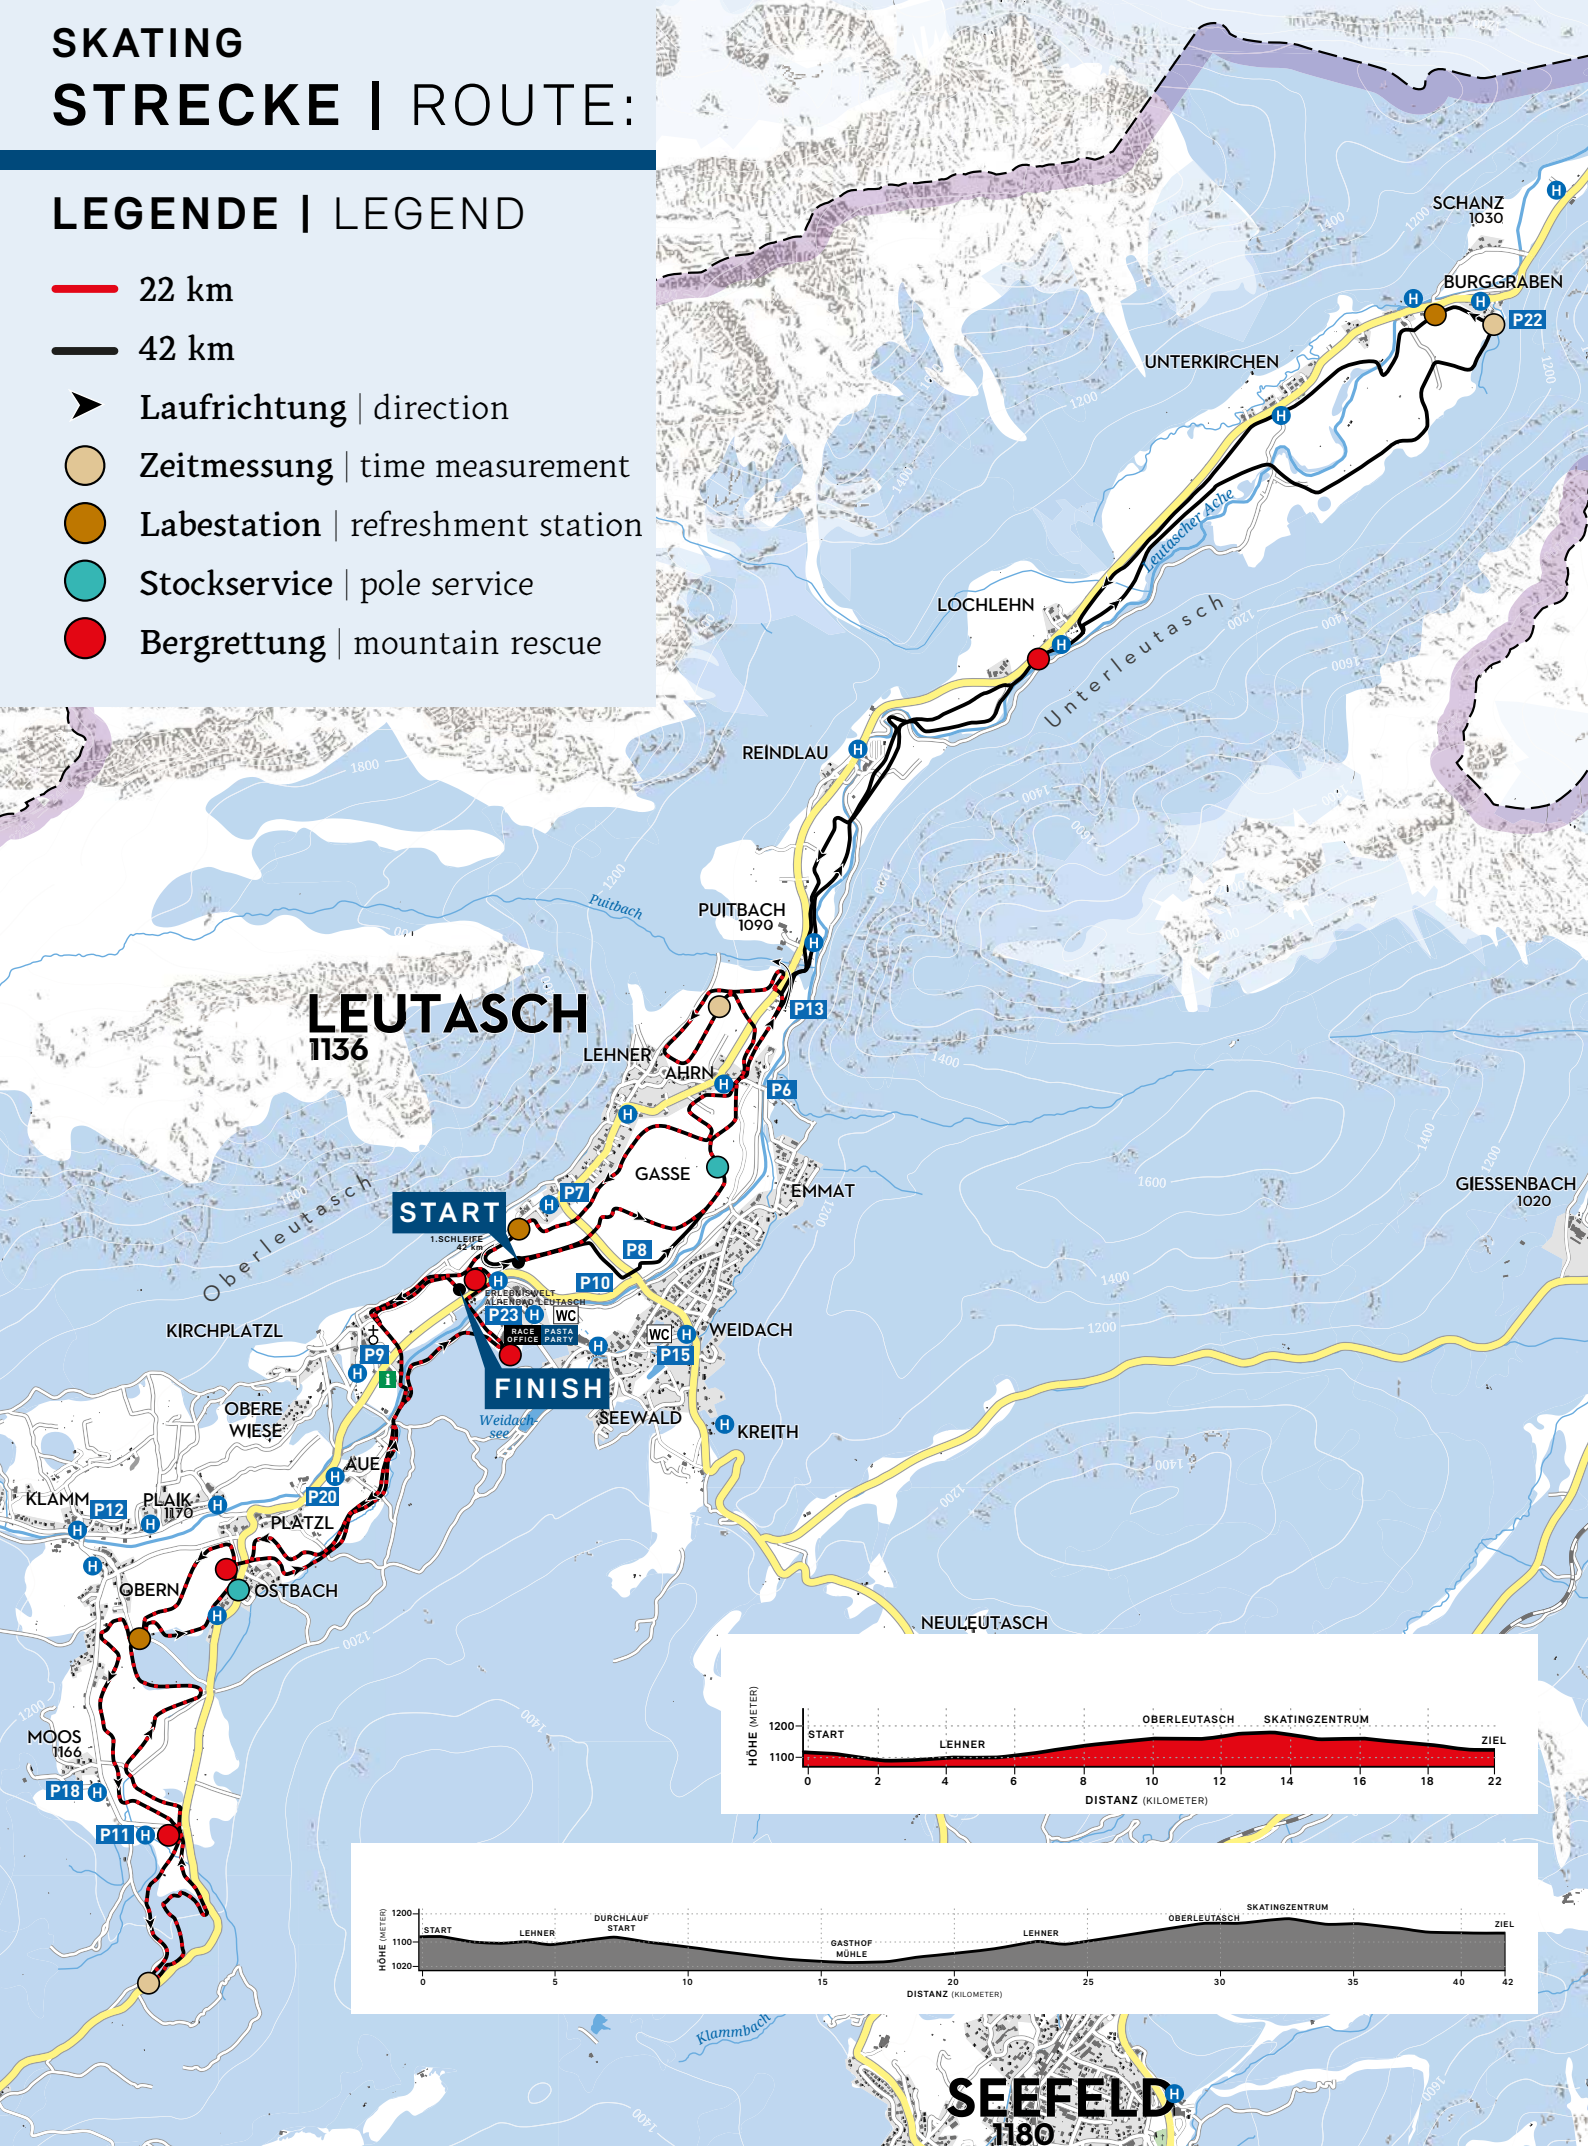

LEUTASCH 1136

START

FINISH

KLASSISCH | CLASSIC STRECKE | ROUTE:

LEGENDE | LEGEND

- 25 km / 50 km
- Laufrichtung | direction
- Zeitmessung | time measurement
- Labestation | refreshment station
- Stockservice | pole service
- Bergrettung | mountain rescue

SKATING STRECKE | ROUTE:

LEGENDE | LEGEND

- 22 km
- 42 km
- Laufrichtung | direction
- Zeitmessung | time measurement
- Labestation | refreshment station
- Stockservice | pole service
- Bergrettung | mountain rescue

START

FINISH

SEEFELD
1180